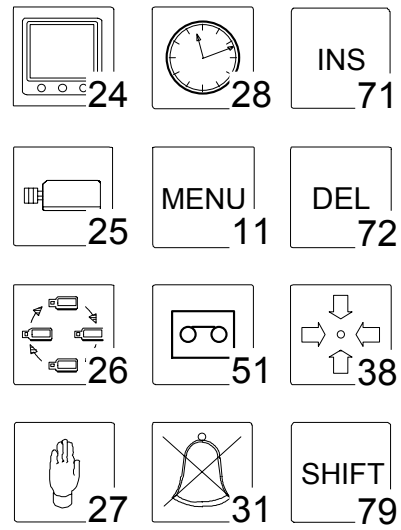

# Keyboard 1500M

Keyboard 1501M

## Key combinations used with Adpro equipment