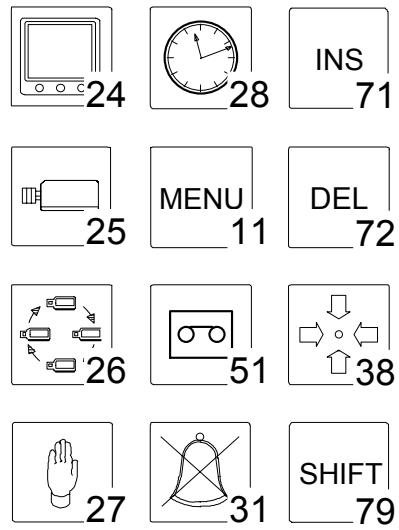

# Keyboard 1500M

Keyboard 1501M

## Key combinations used with Adpro equipment