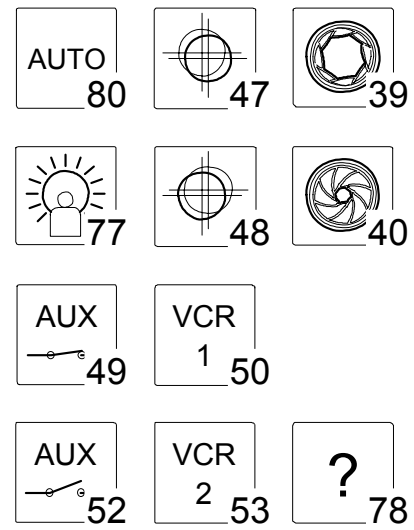

# Keyboard 1500M

Keyboard 1501M

## Key combinations used with Adpro equipment