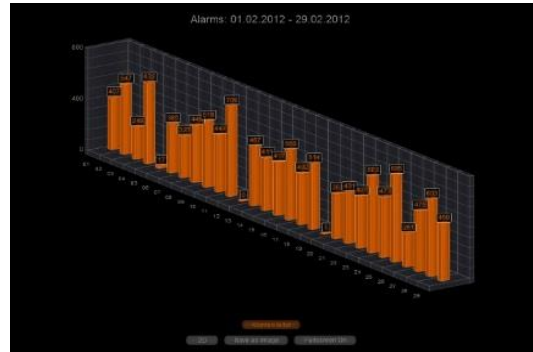

People COUNT software

VCA Count license for 1 camera. An addition to the VCA license, offering the upgrade to people counting engine in the VCA platform.  
Partno: 0063-99989

ANPR+ software

Automatic number plate recognition for 4 channels, incl. Engine, Black- & White list management application.  
Partno: 0063-99987

Video Content Analytics

VCA single channel license offering VCA to any analog or IP camera connected to the EVR VMS. Includes Trip wire, Direction filter, Removed object detection, Human & vehicle detection, Speed filter and Abandoned object functions. Unique easy to use 3D calibration, enter and exit filters.  
Partno: 0063-99988