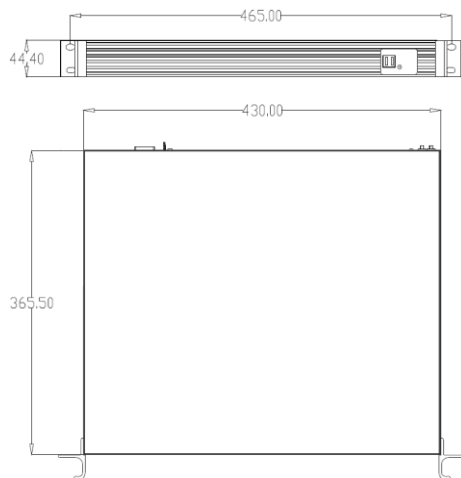

General	
Unit Dimension (W x H x D)	465 x 44,4 x 365,5mm (1U 19")
Unit Weight (without storage)	11.0 kg
Package Dimension (W x H x D)	505x 145,5 x 620mm
Package Weight	12.0 kg
Operation temperature	+5°C to +40°C
Operation humidity	10% to 90%
Power requirements	100V -240V AC/50-60Hz/300W
Power unit	Internal PSU
Languages	Arabic, Danish, Dutch, English, Estonian, Finnish, French, German, Hungarian, Icelandic, Italian, Norwegian, Polish, Portuguese, Russia, Spanish, Swedish
warranty	3 years
Included accessories	Quick guide, User Manual, Mouse, Schuko Power Cable, UK power Cable, Rear Rack Mount Kit
Part Number	0064-02005

General	
Unit Dimension (W x H x D)	465 x 44,4 x 365,5mm (1U 19")
Unit Weight (without storage)	11.0 kg
Package Dimension (W x H x D)	505x 145,5 x 620mm
Package Weight	12.0 kg
Operation temperature	+5°C to +40°C
Operation humidity	10% to 90%
Power requirements	100V -240V AC/50-60Hz/300W
Power unit	Internal PSU
Languages	Arabic, Danish, Dutch, English, Estonian, Finnish, French, German, Hungarian, Icelandic, Italian, Norwegian, Polish, Portuguese, Russia, Spanish, Swedish
warranty	3 years
Included accessories	Quick guide, User Manual, Mouse, Schuko Power Cable, UK power Cable, Rear Rack Mount Kit
Part Number	0064-02010