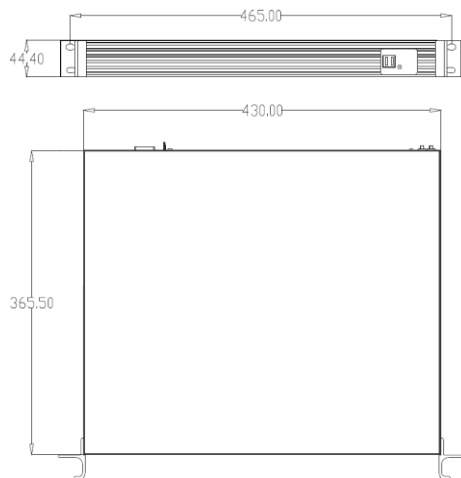

General	
Unit Dimension (W x H x D)	465 x 44,4 x 365,5mm (1U 19")
Unit Weight (without storage)	11.0 kg
Package Dimension (W x H x D)	505x 145,5 x 620mm
Package Weight	12.0 kg
Operation temperature	+5°C to +40°C
Operation humidity	10% to 90%
Power requirements	100V -240V AC/50-60Hz/300W
Power unit	Internal PSU
Languages	Arabic, Danish, Dutch, English, Estonian, Finnish, French, German, Hungarian, Icelandic, Italian, Norwegian, Polish, Portuguese, Russia, Spanish, Swedish
warranty	3 years
Included accessories	Quick guide, User Manual, Mouse, Schuko Power Cable, UK power Cable, Rear Rack Mount Kit
Part Number	0064-02005