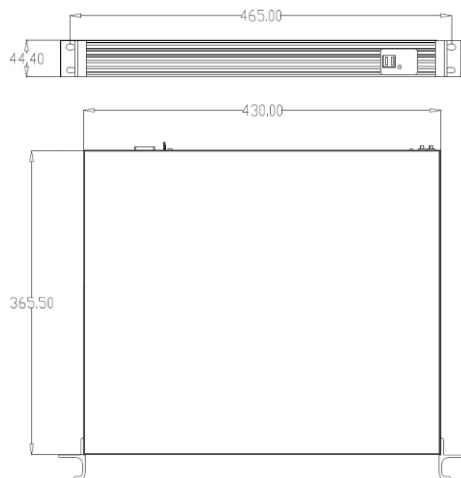

General	
Unit Dimension (W x H x D)	465 x 44,4 x 365,5mm (1U 19")
Unit Weight (without storage)	11.0 kg
Package Dimension (W x H x D)	505x 145,5 x 620mm
Package Weight	12.0 kg
Operation temperature	+5°C to +40°C
Operation humidity	10% to 90%
Power requirements	100V -240V AC/50-60Hz/300W
Power unit	Internal PSU
Languages	Arabic, Danish, Dutch, English, Estonian, Finnish, French, German, Hungarian, Icelandic, Italian, Norwegian, Polish, Portuguese, Russia, Spanish, Swedish
warranty	3 years
Included accessories	Quick guide, User Manual, Mouse, Schuko Power Cable, UK power Cable, Rear Rack Mount Kit
Part Number	0064-02010

General	
Unit Dimension (W x H x D)	465 x 44,4 x 365,5mm (1U 19")
Unit Weight (without storage)	11.0 kg
Package Dimension (W x H x D)	505x 145,5 x 620mm
Package Weight	12.0 kg
Operation temperature	+5°C to +40°C
Operation humidity	10% to 90%
Power requirements	100V -240V AC/50-60Hz/300W
Power unit	Internal PSU
Languages	Arabic, Danish, Dutch, English, Estonian, Finnish, French, German, Hungarian, Icelandic, Italian, Norwegian, Polish, Portuguese, Russia, Spanish, Swedish
warranty	3 years
Included accessories	Quick guide, User Manual, Mouse, Schuko Power Cable, UK power Cable, Rear Rack Mount Kit
Part Number	0064-02020