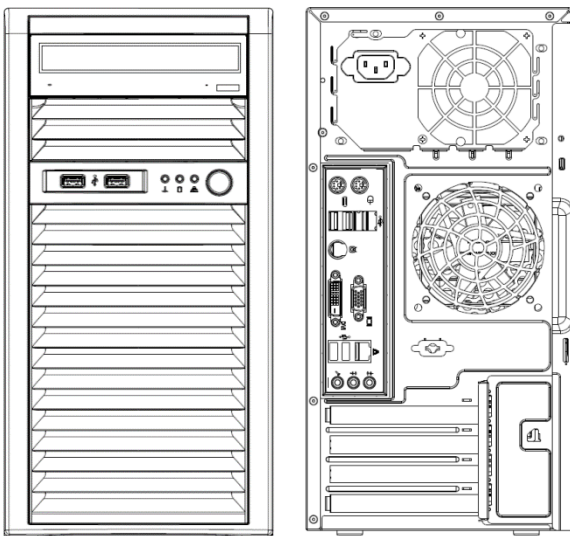

Features		Power	
Recording frame rate at resolution 1280 x 720	*Up to 200/sec in H.264	Fix PSU	300W high-efficiency power supplies with PMBus
System Hard drive with OS	1	Power requirements	100v -240V AC/50-60Hz/500W
Optisk drive	DVD-rw	Management	
Graphic controller for 2 monitor output	1GB - 1xVGA, 1xDVI, 1xHDMI (op to 2560x1600)	Power Configurations	ACPI / ACPM Power Management, Main Switch Override Mechanism, Wake-On-LAN (WOL) header, Keyboard Wakeup from Soft-Off, Power-on mode for AC power recovery
Auto-rebooting after power failure	Yes	Dimensions / Weights	
Storage		Form Factor	Tower
Storage interface	SATA	Dimensions (HxWxD mm)	362x184x425
Storage included	2TB	Weight	12,1KG
Storage bays	2x 3,5" hot swap bays	General	
OS support		Languages	English
OS	Windows 7 PRO 64bit	Operation conditions	Temperature range from +5°C to +35°C
CPU / Memory		Operating Relative Humidity Range	8% ~ 90% (non-condensing)
CPU	INTEL G3220 3,0GHz LGA1150 6MB	warranty	2 years
Memory	2x 2GB DDR3 1333MHz (4GB)	Included accessories	
Cooling		1x OPTICAL MOUSE BLACK/USB PS2, Power Cord schuko 2M , Power 2M UK, RJ45 network cable Drivers, Utilities, AntiVirus Software (Trial Version), CyberLink MediaEspresso 6.5 Trial, Google Chrome Browser and Toolbar, Start8 (30 days trial)	
Fan type	1x 92mm Front Thermal Fan	Part number	PC-202-2TB
On-Board Devices			
Keyboard / mouse	USB / PS2 connector		
Chipset	Intel® H81		
Audio	7.1 CH HD Audio with Content Protection (Realtek ALC892 Audio Codec)		
USB ports	8x USB 3.0 (4 rear + 4 via headers) 6xUSB 2.0 (2 rear + 4 via headers)		
Network card	Gigabit LAN 10/100/1000 Mb/s Qualcomm® Atheros® AR8171		
Embedded RAID Controller	Embedded Onboard RAID for system hard drive