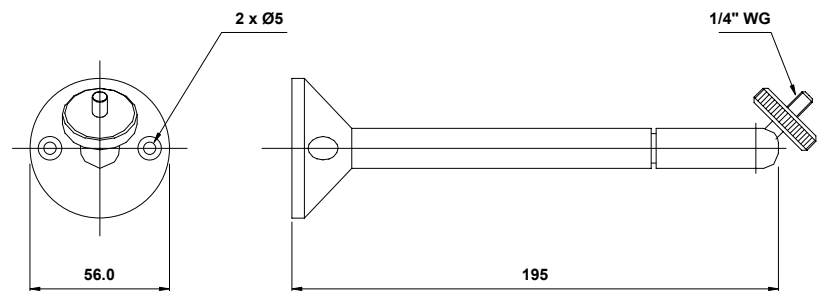

## Pan/tilt Bracket, type WBPT

- Max. load: 40 kg
- For wall mounting
- Material: Die cast aluminium
- Colour: Polyester Powdercoat RAL7032  
Leatherette Full Gloss
- Suitable for MPT1/10, MPT-1/40 and P16T/D series of pan and tilts.

## Camera Bracket, type WB-10

- Max. Load: 5 kg
- For wall mounting
- Order colour: black or grey

## Camera Bracket, type CWB-20

- Max. load: 5 kg
- For both ceiling and wall mounting
- Order colour: black or grey