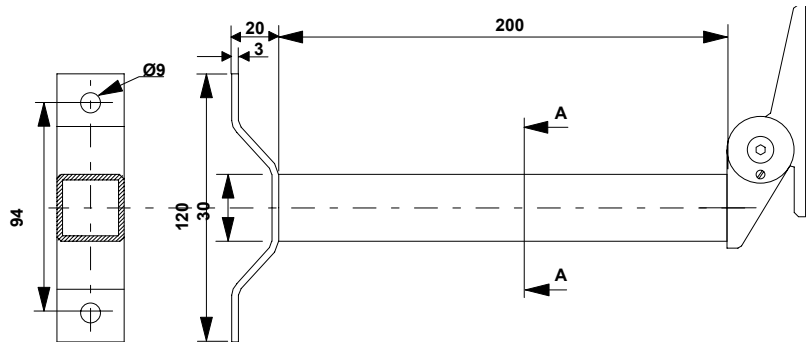

Camera Housing Bracket, type CBA-2

- Max. load: 30 kg
- For ceiling mount
- Colour: black
- Swivel Head WBAH-2-H included

Swivel Head, type WBAH-2-H

(this head is included with brackets WBA-2 and CBA-2)

- Max. load: 30 kg
- Colour: black