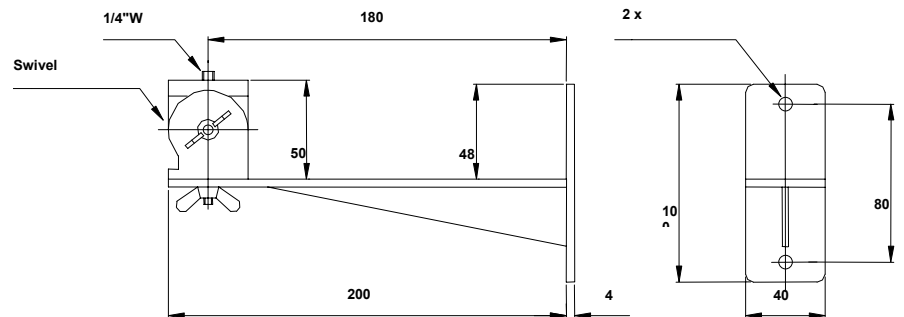

# Brackets

In Ernitec's comprehensive range of brackets you are sure to find a discreetly designed, highly stable bracket for any Ernitec camera, housing or pan/tilt head.

(All drawing specifications in mm)

## Pan/tilt Bracket, type WBPT

- Max. load: 40 kg
- For wall mounting
- Material: Die cast aluminium
- Colour: Polyester Powdercoat RAL7032  
Leatherette Full Gloss
- Suitable for MPT1/10, MPT-1/40 and P16T/D series of pan and tilts.

## Camera Bracket, type WB-10

- Max. Load: 5 kg
- For wall mounting
- Order colour: black or grey