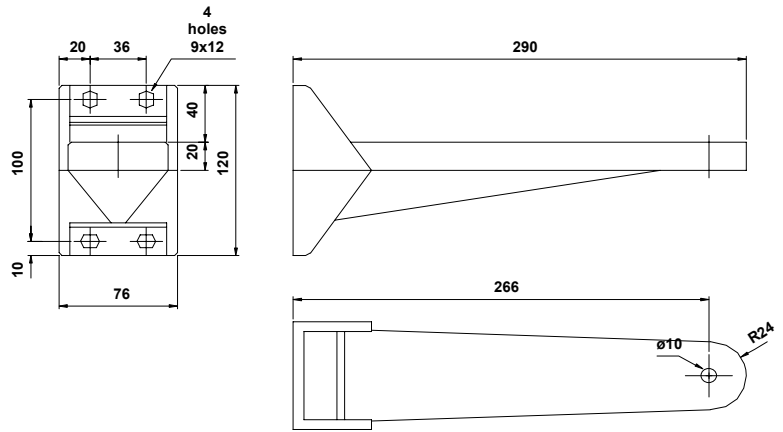

Camera Housing Bracket, type WBA-2

- Max. load: 30 kg
- For wall mount
- Colour: black
- Swivel Head WBAH-2-H included