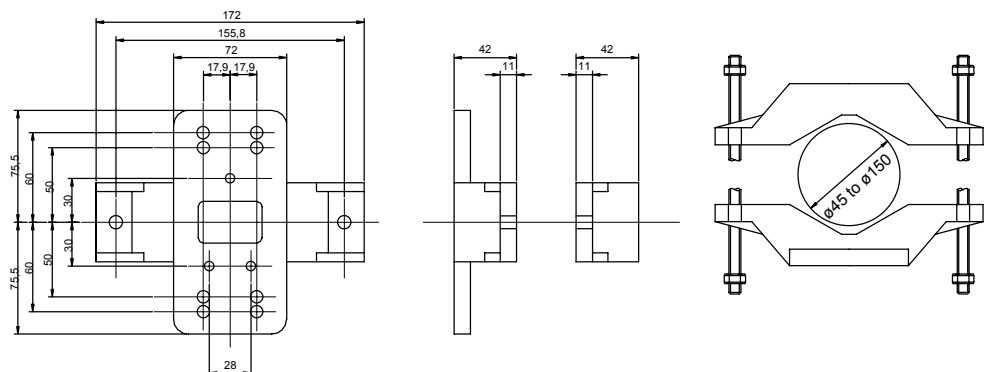

Pole bracket, type PBA, for use with WBA-2

- Max. load: 30 kg
- For pole mounting
- Colour: black