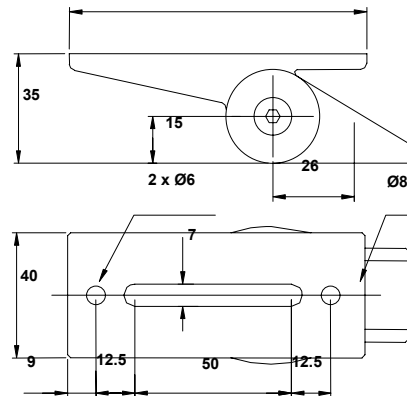

### Camera Housing Bracket, type CBA-2

- Max. load: 30 kg
- For ceiling mount
- Colour: black
- Swivel Head WBAH-2-H included

### Swivel Head, type WBAH-2-H

(this head is included with brackets WBA-2 and CBA-2)

- Max. load: 30 kg
- Colour: black

THE ONE TO WATCH