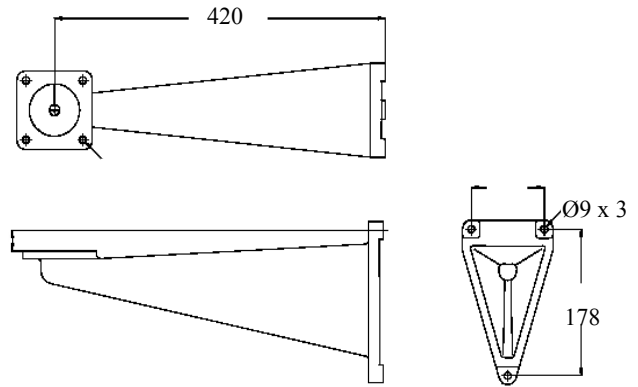

# Brackets

In Ernitec's comprehensive range of brackets you are sure to find a discreetly designed, highly stable bracket for any Ernitec camera, housing or pan/tilt head.

(All drawing specifications in mm)

## Pan/tilt Bracket, type WBPT

- Max. load: 40 kg
- For wall mounting
- Material: Die cast aluminium
- Colour: Polyester Powdercoat RAL7032  
Leatherette Full Gloss
- Suitable for MPT1/10, MPT-1/40 and P16T/D series of pan and tilts.

## Camera Bracket, type WB-10

- Max. Load: 5 kg
- For wall mounting
- Order colour: black or grey