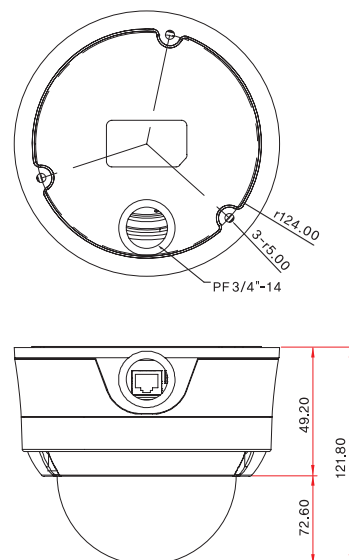

Electrical	
Power Source	12V DC
Power over Ethernet	Not Available
Power Consumption (Approx)	

Environmental	
Operating Temperature	-40 ~ 50 (-40 ~ 122)
Operating Humidity	Up to 85% RH (Non-condensing)

Mechanical	
Material	Aluminum Die Casting / Polycarbonate
Color	Ivory
Dimension	Housing: Dome: 100(Φ) mm
Weight (Approx)	

Dimension

(unit: mm)