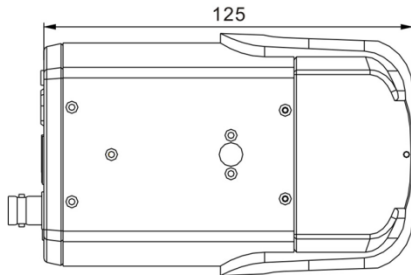

Lens	
Lens type	CS mount
Focal Length	4-12mm
F. number	F1.4
Iris	DC Auto iris
FOV	90.0° (wide) ; 43.0° (tele)

Video	
Video Compression	H.264/MJPEG
Video stream	Dual / 1080p@25fps H.264 + D1@25fps H.264/MJPEG
Resolution	Full HD1080p/ SXGA/ HD720p XGA/SVGA/ D1/ VGA/ CIF
Brightness	Manual
Exposure	Auto / Manual
Sharpness	Manual
Contrast	Manual
White Balance	Manual / AWB/ ATW
Saturation	Manual
Hue	Manual
Digital Zoom	Yes
WDR	On/Off
3D Noise	On/Off
Privacy Zone	On/Off
Motion detection	On/Off
Tampering Alarm	On/Off

General	
Onvif	Yes see more information: www.onvif.org
Edge Storage	SD/ SDHC card slot (card is not included)
Audio	Two-way /G.711 /G.726
Audio input / output	Stereo phone jack, ø3.5mm
Digital In/out	1 / 1 (4 pins terminal block)
Analog Video Output	1Vpp, 75Ω, PAL BNC connector class 2
Power Voltage	12VDC / 24VAC/ POE (IEEE802.af)
Power Consumption	Max. 4.0W
Power Connector	3 pins terminal block / RJ45
Languages	English, French, German, Italian
Operating Temperature/Humidity	-10°C ~ +50°C / 10% ~ 90% RH
Dimensions	125(L) x 82(W) x 52(H)mm
Weight (Net)	Approx. 330g
Warranty	4 years
Included accessories	Installation and Management software DVD
Part number	0070-04602-4v12