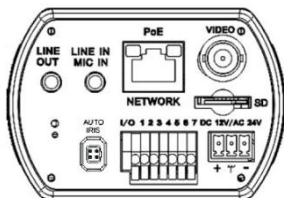

The OnVif compliant APIs provide the necessary flexibility to ensure compatibility with most OnVif supported VMS platforms

Technical Specification – Ernitec Taurus SX602-4v12

Camera	
Camera type	Box day / night (ICR Type)
Effective Pixels	1920 (H) x 1080 (V)
Image Sensor	1/2.7" Progressive CMOS
Electronic Shutter Speed	1~1/10.000 sec.
Min. Illumination	0.2 Lux (Color), 0.02 Lux (B/W), F1.2, 30IRE
IR Range	800 to 940nm
Day/night switching	Mechanical IR-cut

Lens	
Lens type	CS mount
Focal Length	4-12mm
F. number	F1.4
Iris	DC Auto iris
FOV	90.0° (wide) ; 43.0° (tele)

Video	
Video Compression	H.264/MJPEG
Video stream	Dual / 1080p@25fps H.264 + D1@25fps H.264/MJPEG
Resolution	Full HD1080p/ SXGA/ HD720p XGA/SVGA/ D1/ VGA/ CIF
Brightness	Manual
Exposure	Auto / Manual
Sharpness	Manual
Contrast	Manual
White Balance	Manual / AWB/ ATW
Saturation	Manual
Hue	Manual
Digital Zoom	Yes
WDR	On/Off
3D Noise	On/Off
Privacy Zone	On/Off
Motion detection	On/Off
Tampering Alarm	On/Off

General	
Onvif	Yes see more information: www.onvif.org
Edge Storage	SD/ SDHC card slot (card is not included)
Audio	Two-way /G.711 /G.726
Audio input / output	Stereo phone jack, ø3.5mm
Digital In/out	1 / 1 (4 pins terminal block)
Analog Video Output	1Vpp, 75Ω, PAL BNC connector class 2
Power Voltage	12VDC / 24VAC/ POE (IEEE802.af)
Power Consumption	Max. 4.0W
Power Connector	3 pins terminal block / RJ45
Languages	English, French, German, Italian
Operating Temperature/Humidity	-10°C ~ +50°C / 10% ~ 90% RH
Dimensions	125(L) x 82(W) x 52(H)mm
Weight (Net)	Approx. 330g
Warranty	4 years
Included accessories	Installation and Management software DVD
Part number	0070-04602-4v12