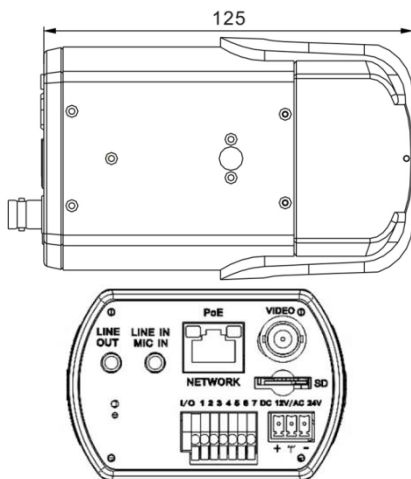

Network	
Network Interface	Ethernet (RJ45) 10/100Mbps
Supported protocol	IPv4/v6, TCP/IP, UDP, RTP, STPS, HTTP, HTTPS, ICMP, FTP, SMTP, DHCP, PPPoE, Upnp, IGMP, SNMP, QoS
Internet Browser	Internet Explorer (6.0+), Chrome, Firefox, Safari
Password Levels	User / Administrator
User Account	20
Event Notification	HTTP, FTP, SMTP

General	
Onvif	Yes see more information: www.onvif.org
Edge Storage	SD/ SDHC card slot (card is not included)
Audio	Two-way /G.711 /G.726
Audio input / output	Stereo phone jack, ø3.5mm
Digital In/out	1 / 1 (4 pins terminal block)
Analog Video Output	1Vpp, 75Ω, PAL BNC connector class 2
Power Voltage	12VDC / 24VAC/ POE (IEEE802.af)
Power Consumption	Max. 4.0W
Power Connector	3 pins terminal block / RJ45
Languages	English, French, German, Italian
Operating Temperature/Humidity	-10°C ~ +50°C / 10% ~ 90% RH
Dimensions	125(L) x 82(W) x 52(H)mm
Weight (Net)	Approx. 330g
Warranty	4 years
Included accessories	Installation and Management software DVD
Part number	0070-04603-4v12

Optional accessories	
1ch video management software	0063-99999
Outdoor camera housing CHM-250	0022-06040
AppView for smart phones and tablet	free download

DISTRIBUTED BY