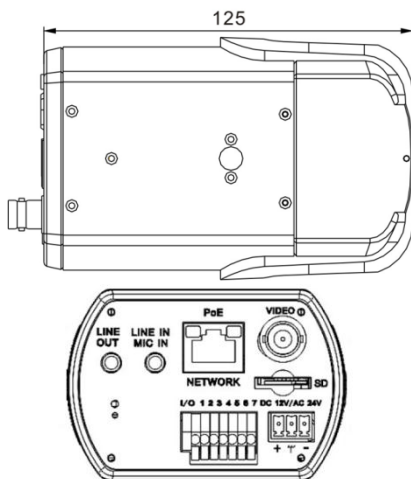

Network	
Network Interface	Ethernet (RJ45) 10/100Mbps
Supported protocol	IPv4/v6, TCP/IP, UDP, RTP, STPS, HTTP, HTTPS, ICMP, FTP, SMTP, DHCP, PPPoE, Upnp, IGMP, SNMP, QoS
Internet Browser	Internet Explorer (6.0+), Chrome, Firefox, Safari
Password Levels	User / Administrator
User Account	20
Event Notification	HTTP, FTP, SMTP

General	
Onvif	Yes see more information: www.onvif.org
Edge Storage	SD/ SDHC card slot (card is not included)
Audio	Two-way /G.711 /G.726
Audio input / output	Stereo phone jack, ø3.5mm
Digital In/out	1 / 1 (4 pins terminal block)
Analog Video Output	1Vpp, 75Ω, PAL BNC connector class 2
Power Voltage	12VDC / 24VAC/ POE (IEEE802.af)
Power Consumption	Max. 4.0W
Power Connector	3 pins terminal block / RJ45
Languages	English, French, German, Italian
Operating Temperature/Humidity	-10°C ~ +50°C / 10% ~ 90% RH
Dimensions	125(L) x 82(W) x 52(H)mm
Weight (Net)	Approx. 330g
Warranty	4 years
Included accessories	Installation and Management software DVD
Part number	0070-04603-4v12

Optional accessories	
1ch video management software	0063-99999
Outdoor camera housing CHM-250	0022-06040
AppView for smart phones and tablet	free download

DISTRIBUTED BY