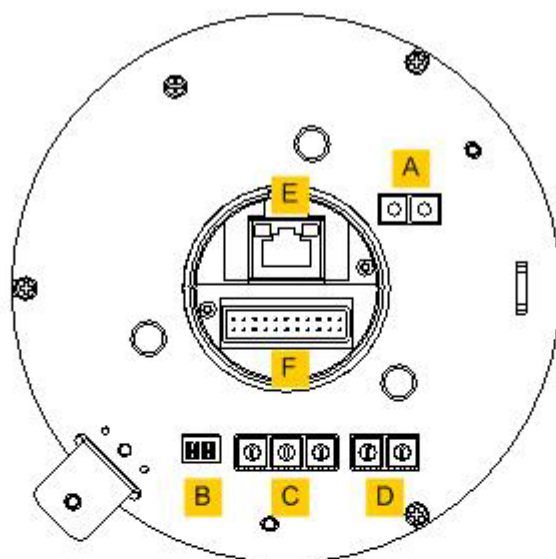

Indoor Dome

A	Reserved
B	Communication Switch Setting
C	Dome ID Setting
D	Dome Control Protocol
E	Reserved
F	22-Pin Connector

Denmark Head Office
Ernitec A/S
Phone: +45 44 50 33 00
Fax: +45 44 50 33 33
info@ernitec.dk
www.ernitec.com

French Branch Office
Ernitec France
Phone:+33 (0)4 67 15 10 15
Fax:+33 (0)4 67 64 01 81
info@ernitec.fr
www.ernitec.com

German Branch Office
Ernitec GmbH
Phone:+49 (0)40)6756250
Fax:+49 (0)40)67562525
info@ernitec.de
www.ernitec.com

UK Branch Office
Ernitec UK
Phone:+44 (0)1903263125
Fax:+44 (0)1903263126
info@ernitec.co.uk
www.ernitec.com

Middle East Office
Ernitec ME
Phone: +961 1 751 796
Fax: +961 1 751 795
info@ernitecme.com
www.ernitecme.com