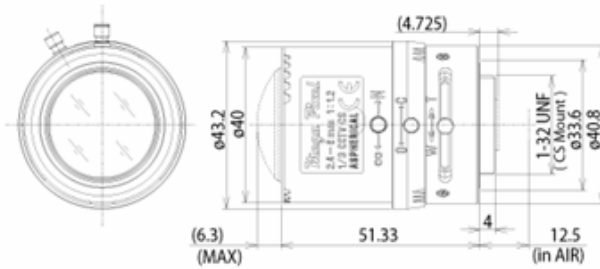

3V8-1/3-MP

2V6-1/3-MP