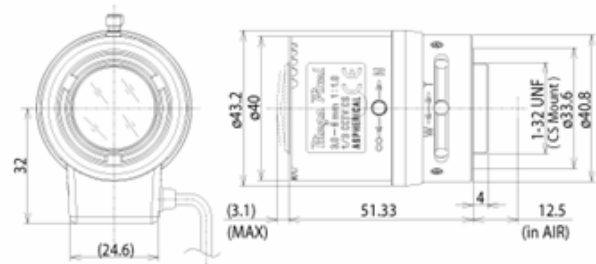

GA3V8NA-1/3-MP