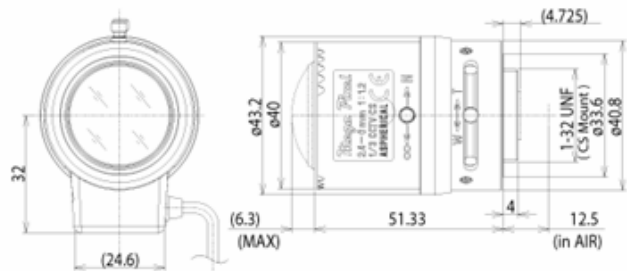

GA2V6NA-1/3-MP

Denmark Head Office
Ernitec A/S
Phone: +45 44 50 33 00
Fax: +45 44 50 33 33
mail: info@ernitec.dk

French Branch Office
Ernitec France
Phone: +33 (0)467 151 015
Fax: +33 (0)467 640 181
mail: info@ernitec.fr

German Branch Office
Ernitec GmbH
Phone: +49(0)(40)6756250
Fax: +49(0)(40)67562525
mail: info@ernitec.de

UK Branch Office
Ernitec UK
Phone: +44 (0)1903263125
Fax: +44 (0)1903263126
mail: info@ernitec.co.uk

Middle East Office
Ernitec ME
Phone: +961 1 751 796
Fax: +961 1 751 795
mail: info@ernitecme.com

www.ernitec.com