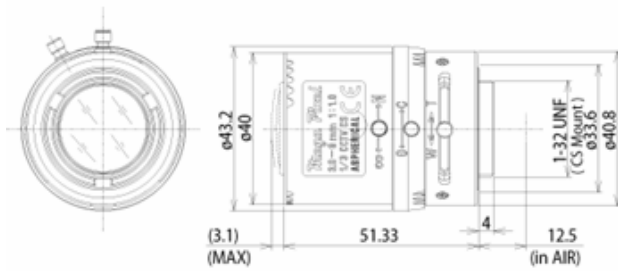

Specifications and ordering numbers

Lens Type	Ordering Number	Focal Length (mm)	Mount Format	Max. Apt.	Horizontal Angle of View	Vertical Angle of View	Min. Obj. Dist. (m)
Manual iris 1/3":							
2V6-1/3-MP*	0006-00351	2.4-6.0	CS-1/3"	F1.2-close	47.1°-111.3°	35.4°-83.5°	0.3
3V8-1/3-MP*	0006-00350	3.0-8.0	CS-1/3"	F1.0-close	35.4°-92.5°	26.5°-68.2°	0.3
5V50-1/3-MP*	0006-00352	5.0-50.0	CS-1/3"	F1.4-close	5.5°-53.8°	4.2°-40.3°	1.0
Direc Drive 1/3":							
GA2V6NA-1/3-MP*	0006-00251	2.4-6.0	CS-1/3"	F1.2-F360	47.1°-111.3°	35.4°-83.5°	0.3
GA3V8NA-1/3-MP*	0006-00250	3.0-8.0	CS-1/3"	F1.0-F360	35.4°-92.5°	26.5°-68.2°	0.3
GA5V50NA-1/3-MP*	0006-00252	5.0-50.0	CS-1/3"	F1.4-F360	5.5°-53.8°	4.2°-40.3°	1.0

*) Aspherical